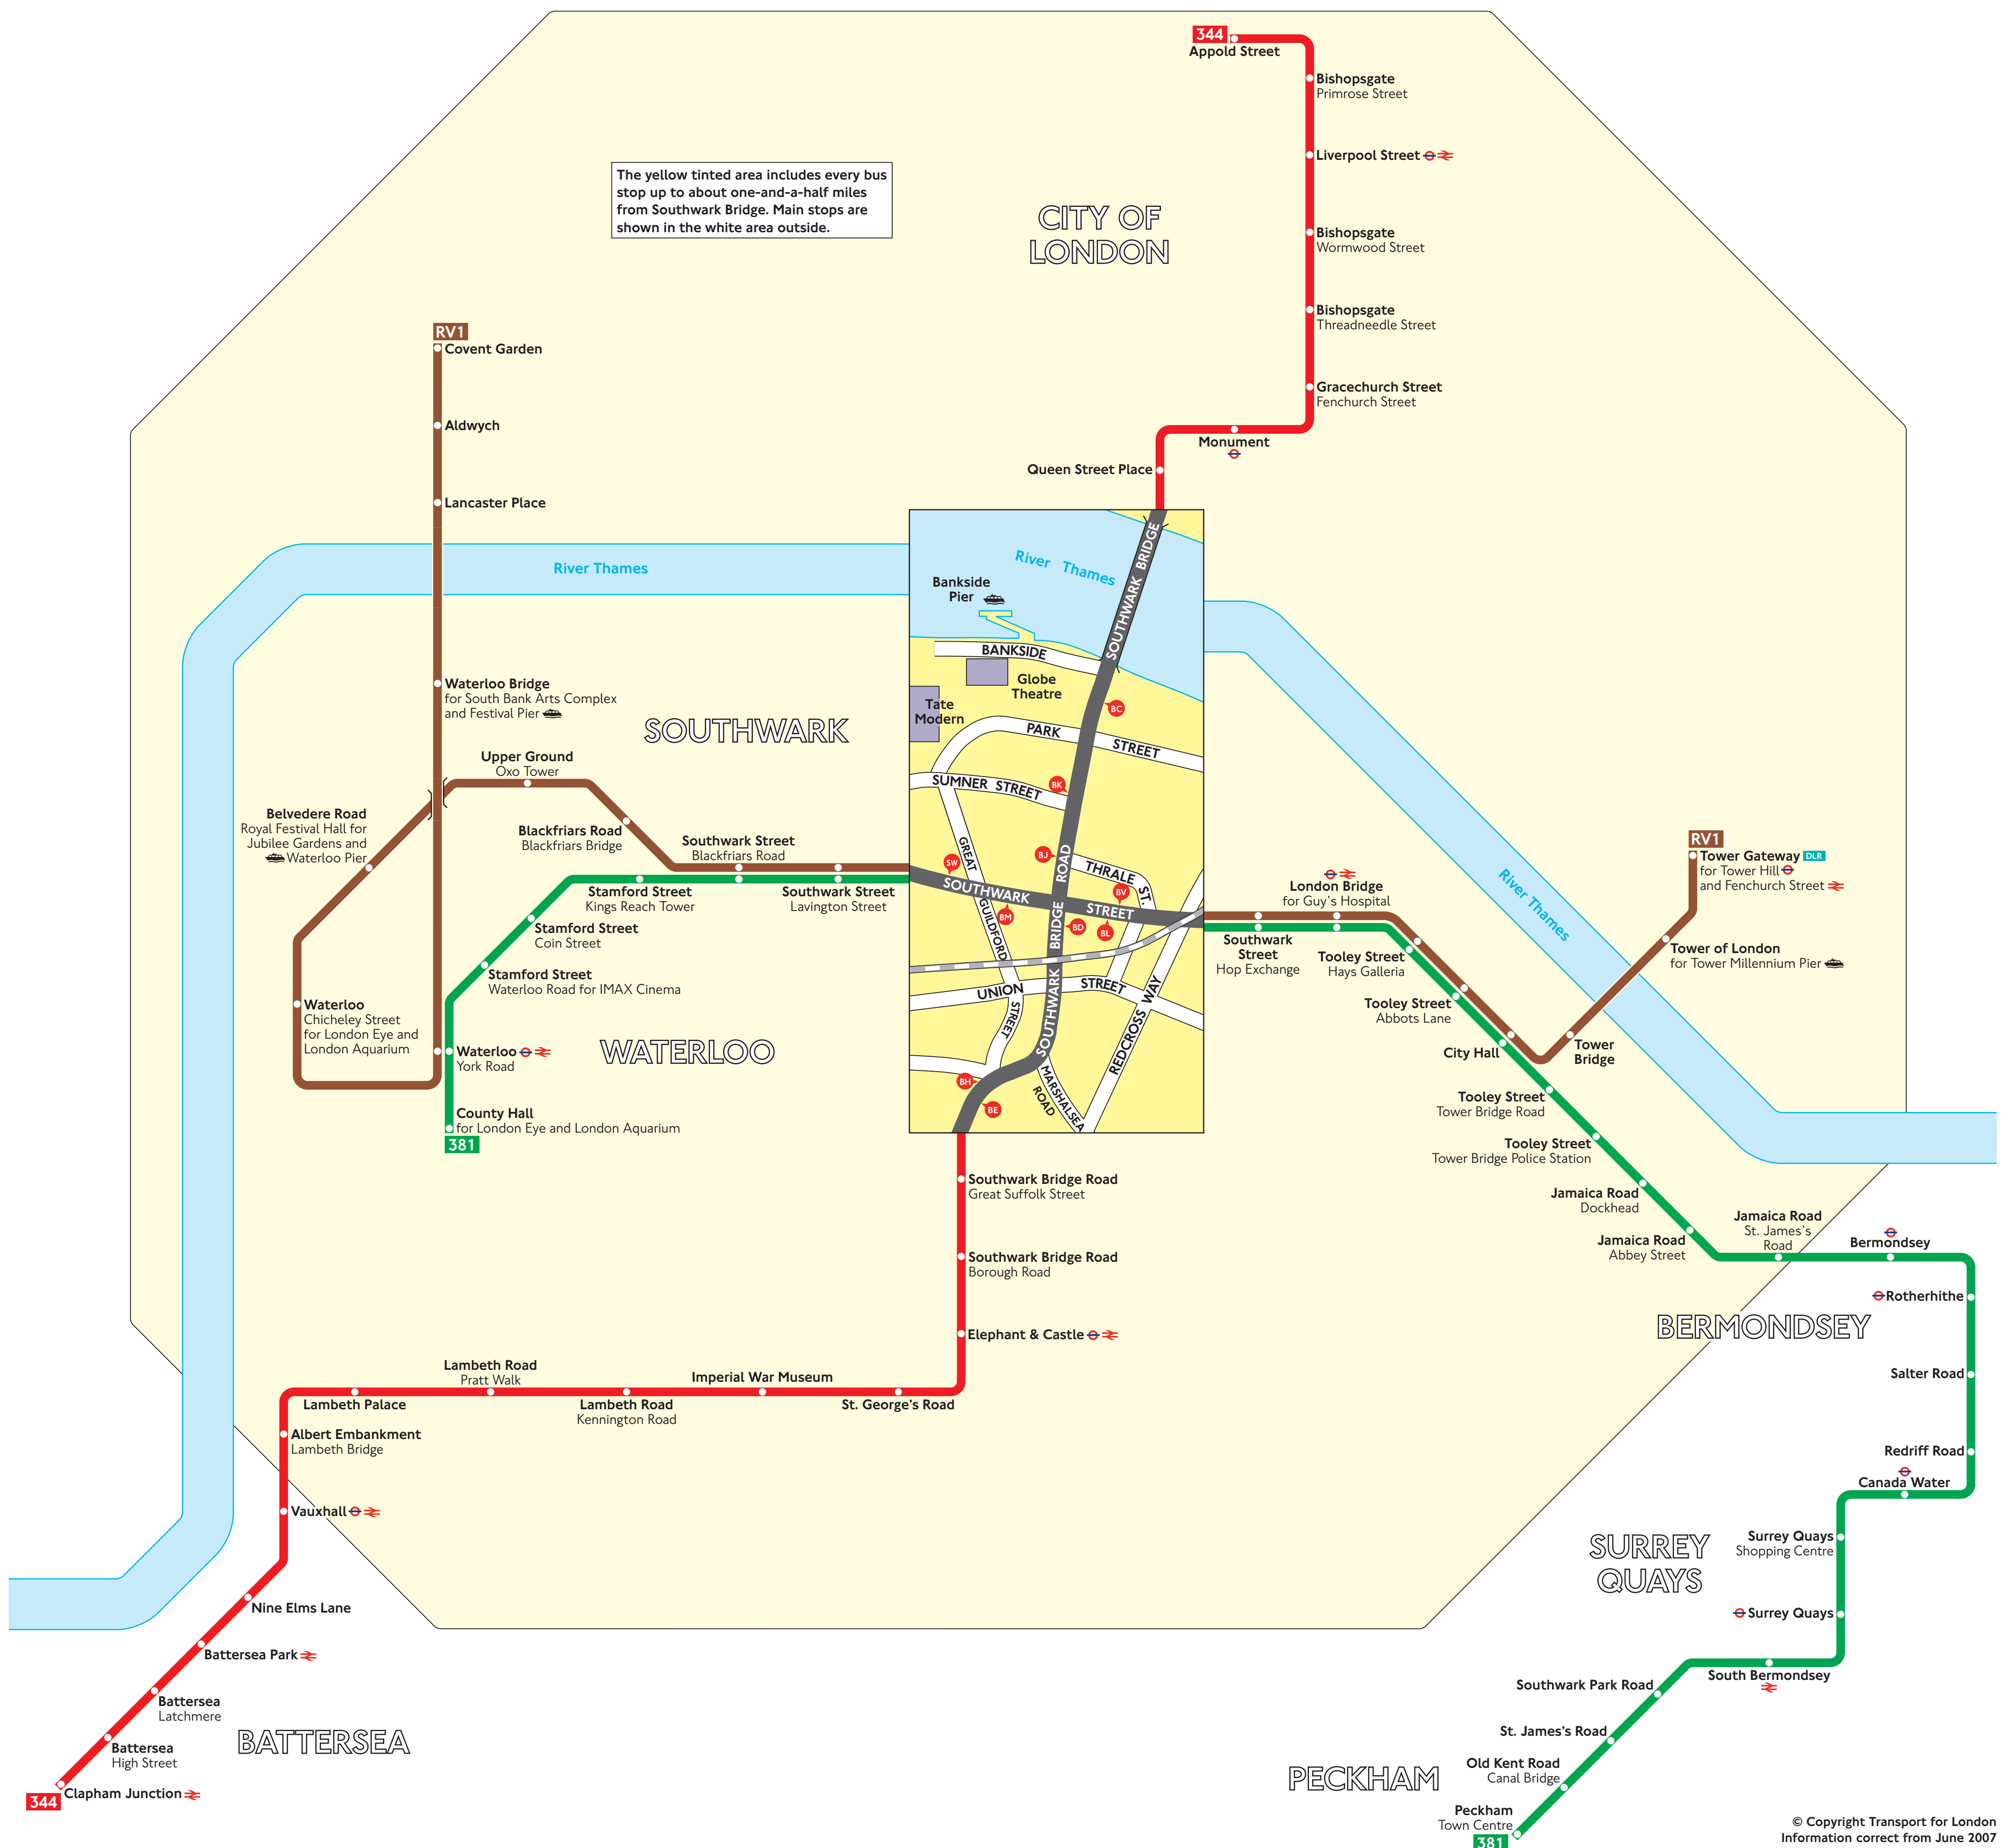

# Buses from Southwark Bridge

**Key**

- 344 Day buses in black
- N343 Night buses in blue
- Connections with Underground
- Connections with National Rail
- Connections with Docklands Light Railway
- Connections with river boats

Red discs show the bus stop you need for your chosen bus service. The disc **A** appears on the top of the bus stop in the street (see map of town centre in centre of diagram).

## Route finder

Destination	Bus routes	Bus stops
Lambeth Road	344	LC LD LE
Lancaster Place	RV1, N343	LB BJ BK
Liverpool Street	344	LB BJ BK
London Bridge for Guy's Hospital	381, RV1, N343, N381	TV SW
<b>M</b> Monument	344	LB BJ BK
<b>N</b> New Cross Gate	N343	TV SW
Nine Elms Lane	344	LC LD LE
<b>O</b> Old Kent Road Canal Bridge	381, N381	TV SW
<b>P</b> Peckham Town Centre	381, N343, N381	TV SW
Peckham Rye	N343	TV SW
<b>Q</b> Queen Street Place	344	LB BJ BK
<b>R</b> Redriff Road	381, N381	TV SW
Rotherhithe	381, N381	TV SW
<b>S</b> St. George's Road	344	LC LD LE
St. James's Road	381, N381	TV SW
Salter Road	381, N381	TV SW
South Bermondsey	381, N381	TV SW
Southwark Bridge Road	344	LC LD LE
Southwark Park Road	381, N381	TV SW